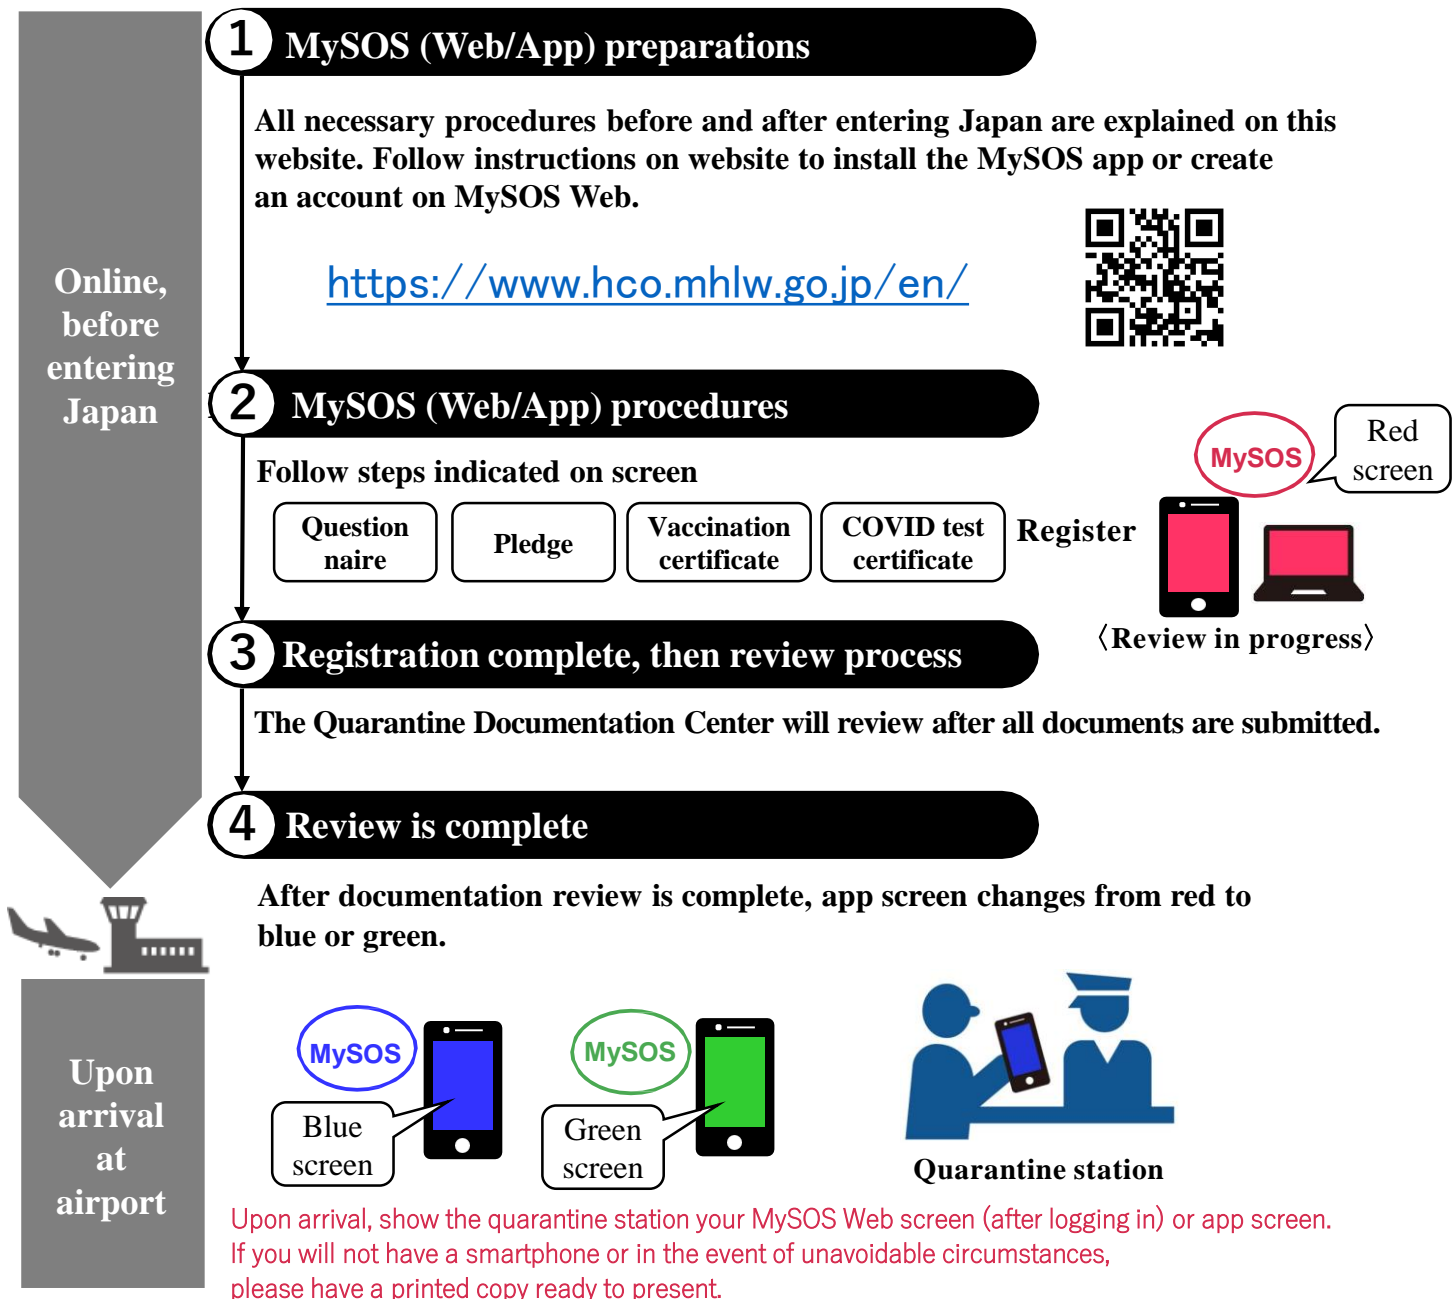

To Anyone Entering/Returning to Japan

Fast Track is a way to handle some quarantine procedures by Internet or smartphone app before you enter Japan.

Please use Fast Track

Using Fast Track will help speed quarantine procedures and reduce waiting times at the airport. We encourage travelers to use it.

Fast Track Procedures

* The registration review process can take some time. Please check the website for details.

Fast Track website

www.hco.mhlw.go.jp/fasttrack/